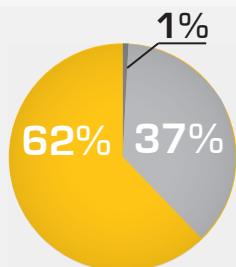

(2006-2010) **\$34,705**

Housing

18,069 Units.

Median value of owner-occupied housing units:

\$96,000

Veterans

3,056

- peak performers
- proven source of talent
- shaped and tested under the most challenging circumstances

Race

White ■
Black ■
Hispanic/Latino ■

Education

13.2%

Bachelor's Degree or Higher

72.9%

High School Graduates

(Age 25+)