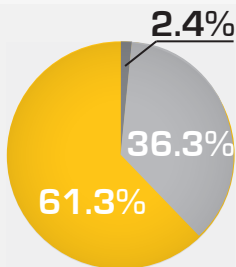

PEOPLE

Population

34,120

Within a 50 mile radius:

314,294

Per-Capita Income

\$21,155 in 2017

Median Household Income:

(2013-2017) **\$39,233**

Housing

18,188 Units

Median value of owner-occupied housing units:

\$110,800

Veterans

2,338

- peak performers
- proven source of talent
- shaped and tested under the most challenging circumstances

Race

White

Black or African American

Hispanic/Latino

Education

15.9%

Bachelor's Degree or Higher

79.7%